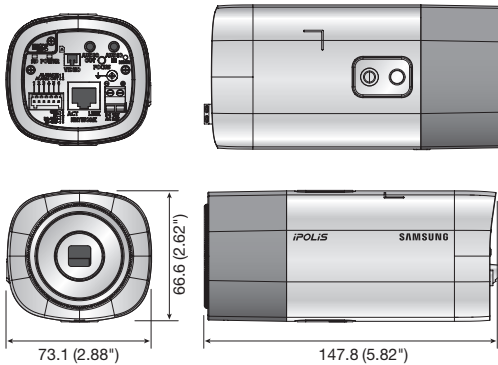

Dimensions

Unit : mm (inch)