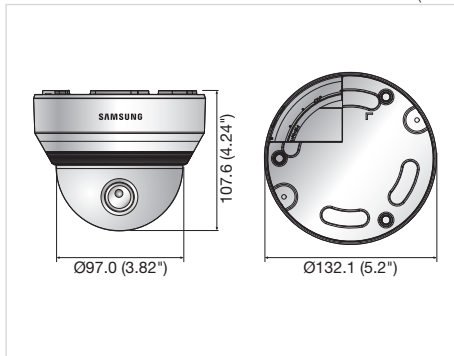

Dimensions

Unit : mm (inch)