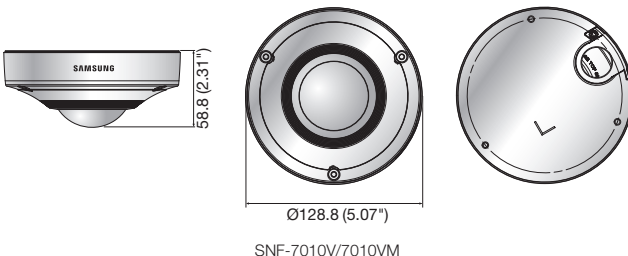

SNF-7010/7010V/7010VM

3Megapixel Fisheye Camera

SNF-7010

SNF-7010V/7010VM

Key Features

- Max. 3M (2048 x 1536) resolution
- Various viewing composition
- H.264, MJPEG dual codec, Multiple streaming
- Digital PTZ, Bi-directional audio support
- WDR (120dB), SD/SDHC/SDXC memory slot
- IP66, IK10 and EN50155 certifications (SNF-7010V/7010VM)
- M12 connector (SNF-7010VM)

Dimensions

Unit : mm (inch)

Ø128.8 (5.07")

SNF-7010

Ø128.8 (5.07")

SNF-7010V/7010VM

Accessories (Optional)

SBP-300TM