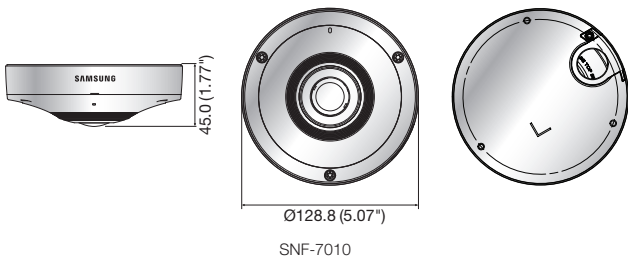

SNF-7010/7010V/7010VM

3Megapixel Fisheye Camera

SNF-7010

SNF-7010V/7010VM

Key Features

- Max. 3M (2048 x 1536) resolution
- Various viewing composition
- H.264, MJPEG dual codec, Multiple streaming
- Digital PTZ, Bi-directional audio support
- WDR (120dB), SD/SDHC/SDXC memory slot
- IP66, IK10 and EN50155 certifications (SNF-7010V/7010VM)
- M12 connector (SNF-7010VM)

Dimensions

Unit : mm (inch)

Ø128.8 (5.07")

SNF-7010

Ø128.8 (5.07")

SNF-7010V/7010VM

Accessories (Optional)

SBP-300TM