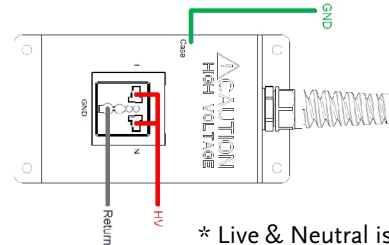

High Voltage Adapter Box

GHT-117

GHT-117 HV adapter box is a dedicated test fixture for GW Instek GPT-9000/9000A Series Electrical Safety Testers. The plug-in design of GHT-117 facilitates faster connection with the DUT (device under test) by using a detachable or undetectable power cable to allow GW Instek safety testers to conduct high voltage tests on the DUT such as AC withstanding, DC withstanding or insulation resistance tests.

[NOTE]

This box is designed for specific type of power plug. Please refer to the following diagram for the internal connection method of the adapter box.

Suitable models :

GPT-9901A/9902A/9903A/9801/9802/9803

GPT-9601/9602/9603/9612

Connection Diagram

Wiring Length

Red

Approx. 1000mm ~ for High Voltage

White

Approx. 1000mm ~ for Return

Green/yellow