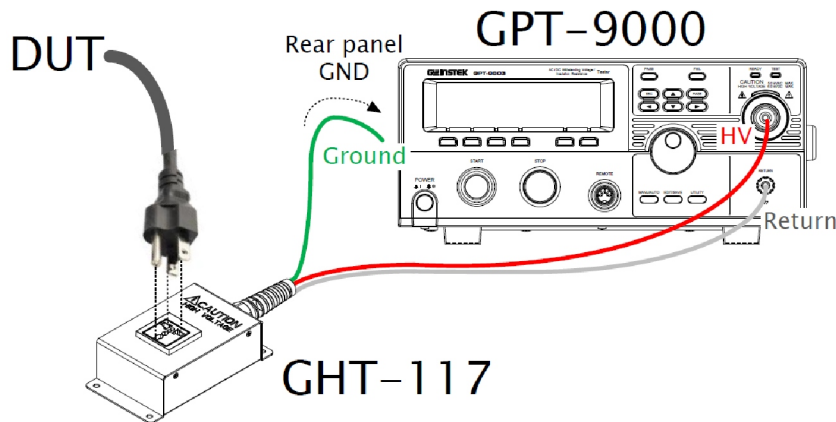

High Voltage Adapter Box

GHT-117

GHT-117 HV adapter box is a dedicated test fixture for GW Instek GPT-9000/9000A Series Electrical Safety Testers. The plug-in design of GHT-117 facilitates faster connection with the DUT (device under test) by using a detachable or undetectable power cable to allow GW Instek safety testers to conduct high voltage tests on the DUT such as AC withstanding, DC withstanding or insulation resistance tests.

[NOTE]

This box is designed for specific type of power plug. Please refer to the following diagram for the internal connection method of the adapter box.

Suitable models :

GPT-9901A/9902A/9903A/9801/9802/9803

GPT-9601/9602/9603/9612

Connection Diagram

Wiring Length

Red

Approx. 1000mm ~ for High Voltage

White

Approx. 1000mm ~ for Return

Green/yellow