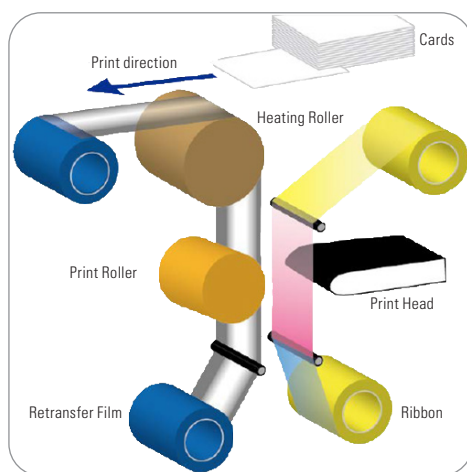

DASCOM[®]
SOLUTIONS FOR BUSINESS PRINTING

DC-7600

Retransfer print technology is the next level of Direct-to-Card technology. First, the image is printed on a film, then the image is transferred from film to the card. This technique is suitable for edge-to-edge printing, heavy duty printing, improves reliability and thus suitable for a large variety of card types, such as:

- Travel ID cards
- Identity cards
- Student cards
- Entry permit cards
- High quality card applications
- Finance cards
- Resident cards
- Driving Licenses

TECHNICAL DATA

Print Method	Colour dye sublimation retransfer technology
Resolution	600 dpi
Print Capability	Single Side, Double Side, Over-the-Edge, photo quality image colour
Print Speed	Single Side: 25 sec. Double Side: 55 sec.
Lifetime Print Head	100.000 cards
Interfaces	USB (2.0), Ethernet (10/100)
Card Thickness	0,5 - 1,25 mm (20 - 50 mil)
Security Features	RFID ribbon, card feeder lock, custom watermarks (BMP)
Card Loading	Auto card feeder for 250 cards (0,76 mm thickness) Manual feed: single card
Card Types	PVC, ABS, PET, PET-G, PC 85,6 x 53,98 mm (ISO ID-1/CR-80 size)
Consumables	Ribbon YMCK (500 Images), Ribbon YMCKH (400 Images), Ribbon YMCKK (400 Images), Transfer Film YMCK (500 Images) Ribbon K (500 Images), Transfer Film K (500 Images)
Cleaning Set	Cleaning Card Cleaning Roller
Physical Weight	22 kg
Physical Size	339 x 311 x 431 mm (W x D x H)
Power Voltage	Auto wide ranging, 100 - 240 V AC - 50/60 Hz
Environment	Printing: +15° to +30° C Temperature; 35 - 95% Humidity Storage: +5° C to +45° C Temperature; 35 - 95% Humidity
Driver	Windows 8/8.1/10/11 and Server 2012/2016/2019/2022
Optional Encoder	Encoder for MIFARE
Warranty	For more details please contact your local dealer